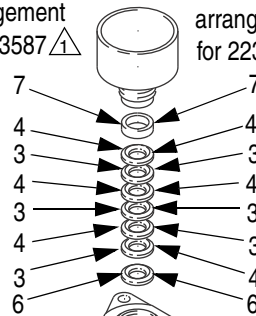

GENUINE GRACO PARTS AND ACCESSORIES

235635 Repair Kit

For Model 223587 and 223842
Severe-Duty Displacement Pump

406136F

Important Safety Instructions
For detailed service instructions and warnings, see manuals 306981 (pump 223587) or 308106 (pump 223842).

Ref. Part	Description	Qty.
1	105444 BALL, bearing, 5/16 in.	1
2	105445 BALL, bearing, 1/2 in.	1
3	164477 PACKING, leather	6
4	164862 PACKING, PTFE	6
5	165052 O-RING	1
6	186182 GLAND, male	2
7	186181 GLAND, female	2
9	164480 GASKET, PTFE	1

Throat packing arrangement for 223587

Throat packing arrangement for 223842